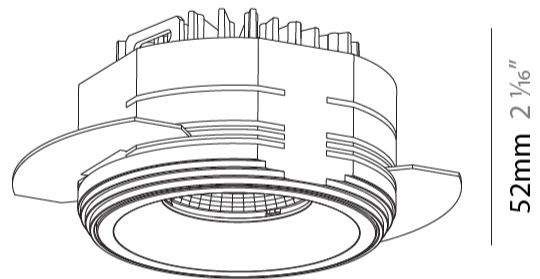

PHYSICAL

Shape: Round
Diameter (mm): 75
Diameter (in): 2 15/16
Height (mm): 52
Height (in): 2 1/16
Ceiling Thickness (mm): 10 / 12.5 / 15 / 25
Ceiling Thickness (in): 3/8 or 1/2 or 9/16 or 1
Min. Recessing Depth (mm): 60
Min. Recessing Depth (in): 2 3/8
Light Distribution: Downlight
Fixture Finish: SSR / BKV / CWI / CRY / HAB / UFT / ITA / RUA / FTG / MYG / LOD / PUS / FRO / FUP / KIA / POP / BLS / SPG / MEY / GOH / GUM / CHC / COM / ABZ / JAG / OBR / MOS / ROR
Fixture Material: Aluminum
Cut-out Measurements: D. 86mm / 3 3/8"
Upon Request: Unique Sizes Unique Ceiling Thickness

ELECTRICAL

Lamp Type: LED (Zhaga Standard)
Input Wattage (W): 12
Total Output Wattage (W): 10.9
Dimming: Tri-Mode (Non-Dimming and Phase Dimming (120Vac only) and 0-10V Dimming)
Driver Included: No
Driver Location: Recessed Housing
Driver Type: Constant Current - 120Vac
Driver Class: Class 2
Housing: See components
Input Voltage (V): 120 - 277
Constant Current (MA): 500mA

LED

Number of LEDs: 1
Color Temperature (°K): 2700 / 3000 / 3500 / 4000
Max. Delivered Lumen (lm): 1012 / 1059 / 1089 / 1123
Nominal Lumen (lm): 1141 / 1195 / 1123 / 1266
CRI: >90 CRI
Lamp Life (hrs): 50000

OPTICAL

Reflector: 18 / 36 / 56
Upon Request: Special Beam Angles

RATINGS AND CERTIFICATIONS

Certified By: Certified for North American Standards
IP rating: IP44

52mm 2 1/16"

Ø75mm 2 15/16"

Ø85mm 3 3/8"