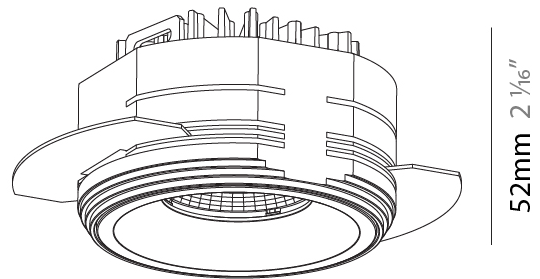

GENERAL

Series: Invader Compact
Subseries: Invader Compact
Brand: Prolicht
Division: Architectural
Mounting Type: Trimless
Mounting Location: Ceiling
Subcategory: Downlight

PHYSICAL

Shape: Round
Diameter (mm): 75
Diameter (in): 2 15/16
Height (mm): 52
Height (in): 2 1/8
Ceiling Thickness (mm): 10 / 12.5 / 15 / 25
Ceiling Thickness (in): 3/8 or 1/2 or 9/16 or 1
Min. Recessing Depth (mm): 60
Min. Recessing Depth (in): 2 3/8
Light Distribution: Downlight
Fixture Finish: SSR / BKV / CWI / CRY / HAB / UFT / ITA / RUA / FTG / MYG / LOD / PUS / FRO / FUP / KIA / POP / BLS / SPG / MEY / GOH / GUM / CHC / COM / ABZ / JAG / OBR / MOS / ROR
Fixture Material: Aluminum
Cut-out Measurements: D. 86mm / 3 3/8"
Upon Request: Unique Sizes Unique Ceiling Thickness

ELECTRICAL

Lamp Type: LED (Zhaga Standard)
Input Wattage (W): 11
Total Output Wattage (W): 10
Dimming: Dali Dimming
Driver Included: No
Driver Location: Recessed Housing
Driver Type: Constant Current - 120Vac
Housing: See Components
Input Voltage (V): 120
Constant Current (MA): 250mA

LED

Number of LEDs: 1
Color Temperature (°K): Warm Dim
Max. Delivered Lumen (lm): 898
Nominal Lumen (lm): 1004
CRI: >90 CRI
Lamp Life (hrs): 50000

OPTICAL

Reflector°: 16 / 36 / 56
Upon Request: Special Beam Angles

RATINGS AND CERTIFICATIONS

Certified By: Certified for North American Standards
IP rating: IP44

Ø75mm 2 15/16"

Ø85mm 3 3/8"

52mm 2 1/8"